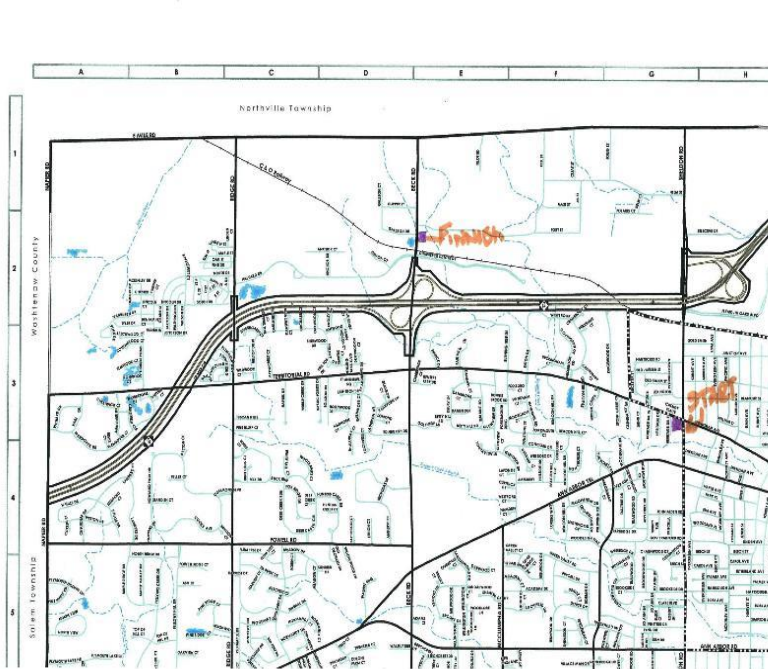

REGION: MICHIGAN

DRIVERS MEETING TIME: 11:45 am EDT

ENTRY FEE: \$8.00 each

FIRST CAR OUT TIME: 12:01 pm EDT

LOCATION: PLYMOUTH, MI

TIRE CONDITION WILL BE CHECKED ACCORDING TO NCCC RULES

MAP AND EVENT INFORMATION: CHASE BANK-SHELDON BRANCH

CORNER OF N. TERRITORIAL AND SHELDON

EVENT CHAIRPERSONS:

GORDON McCANN
13581 Westbrook
Plymouth, MI
(734) 645-6097

BILL DEE
1911 Durham Dr
Rochester, MI
(586)924-5774

GOVERNOR:

JOE SCAFERO
27530 Buckingham
Livonia, MI
(313) 515-0734